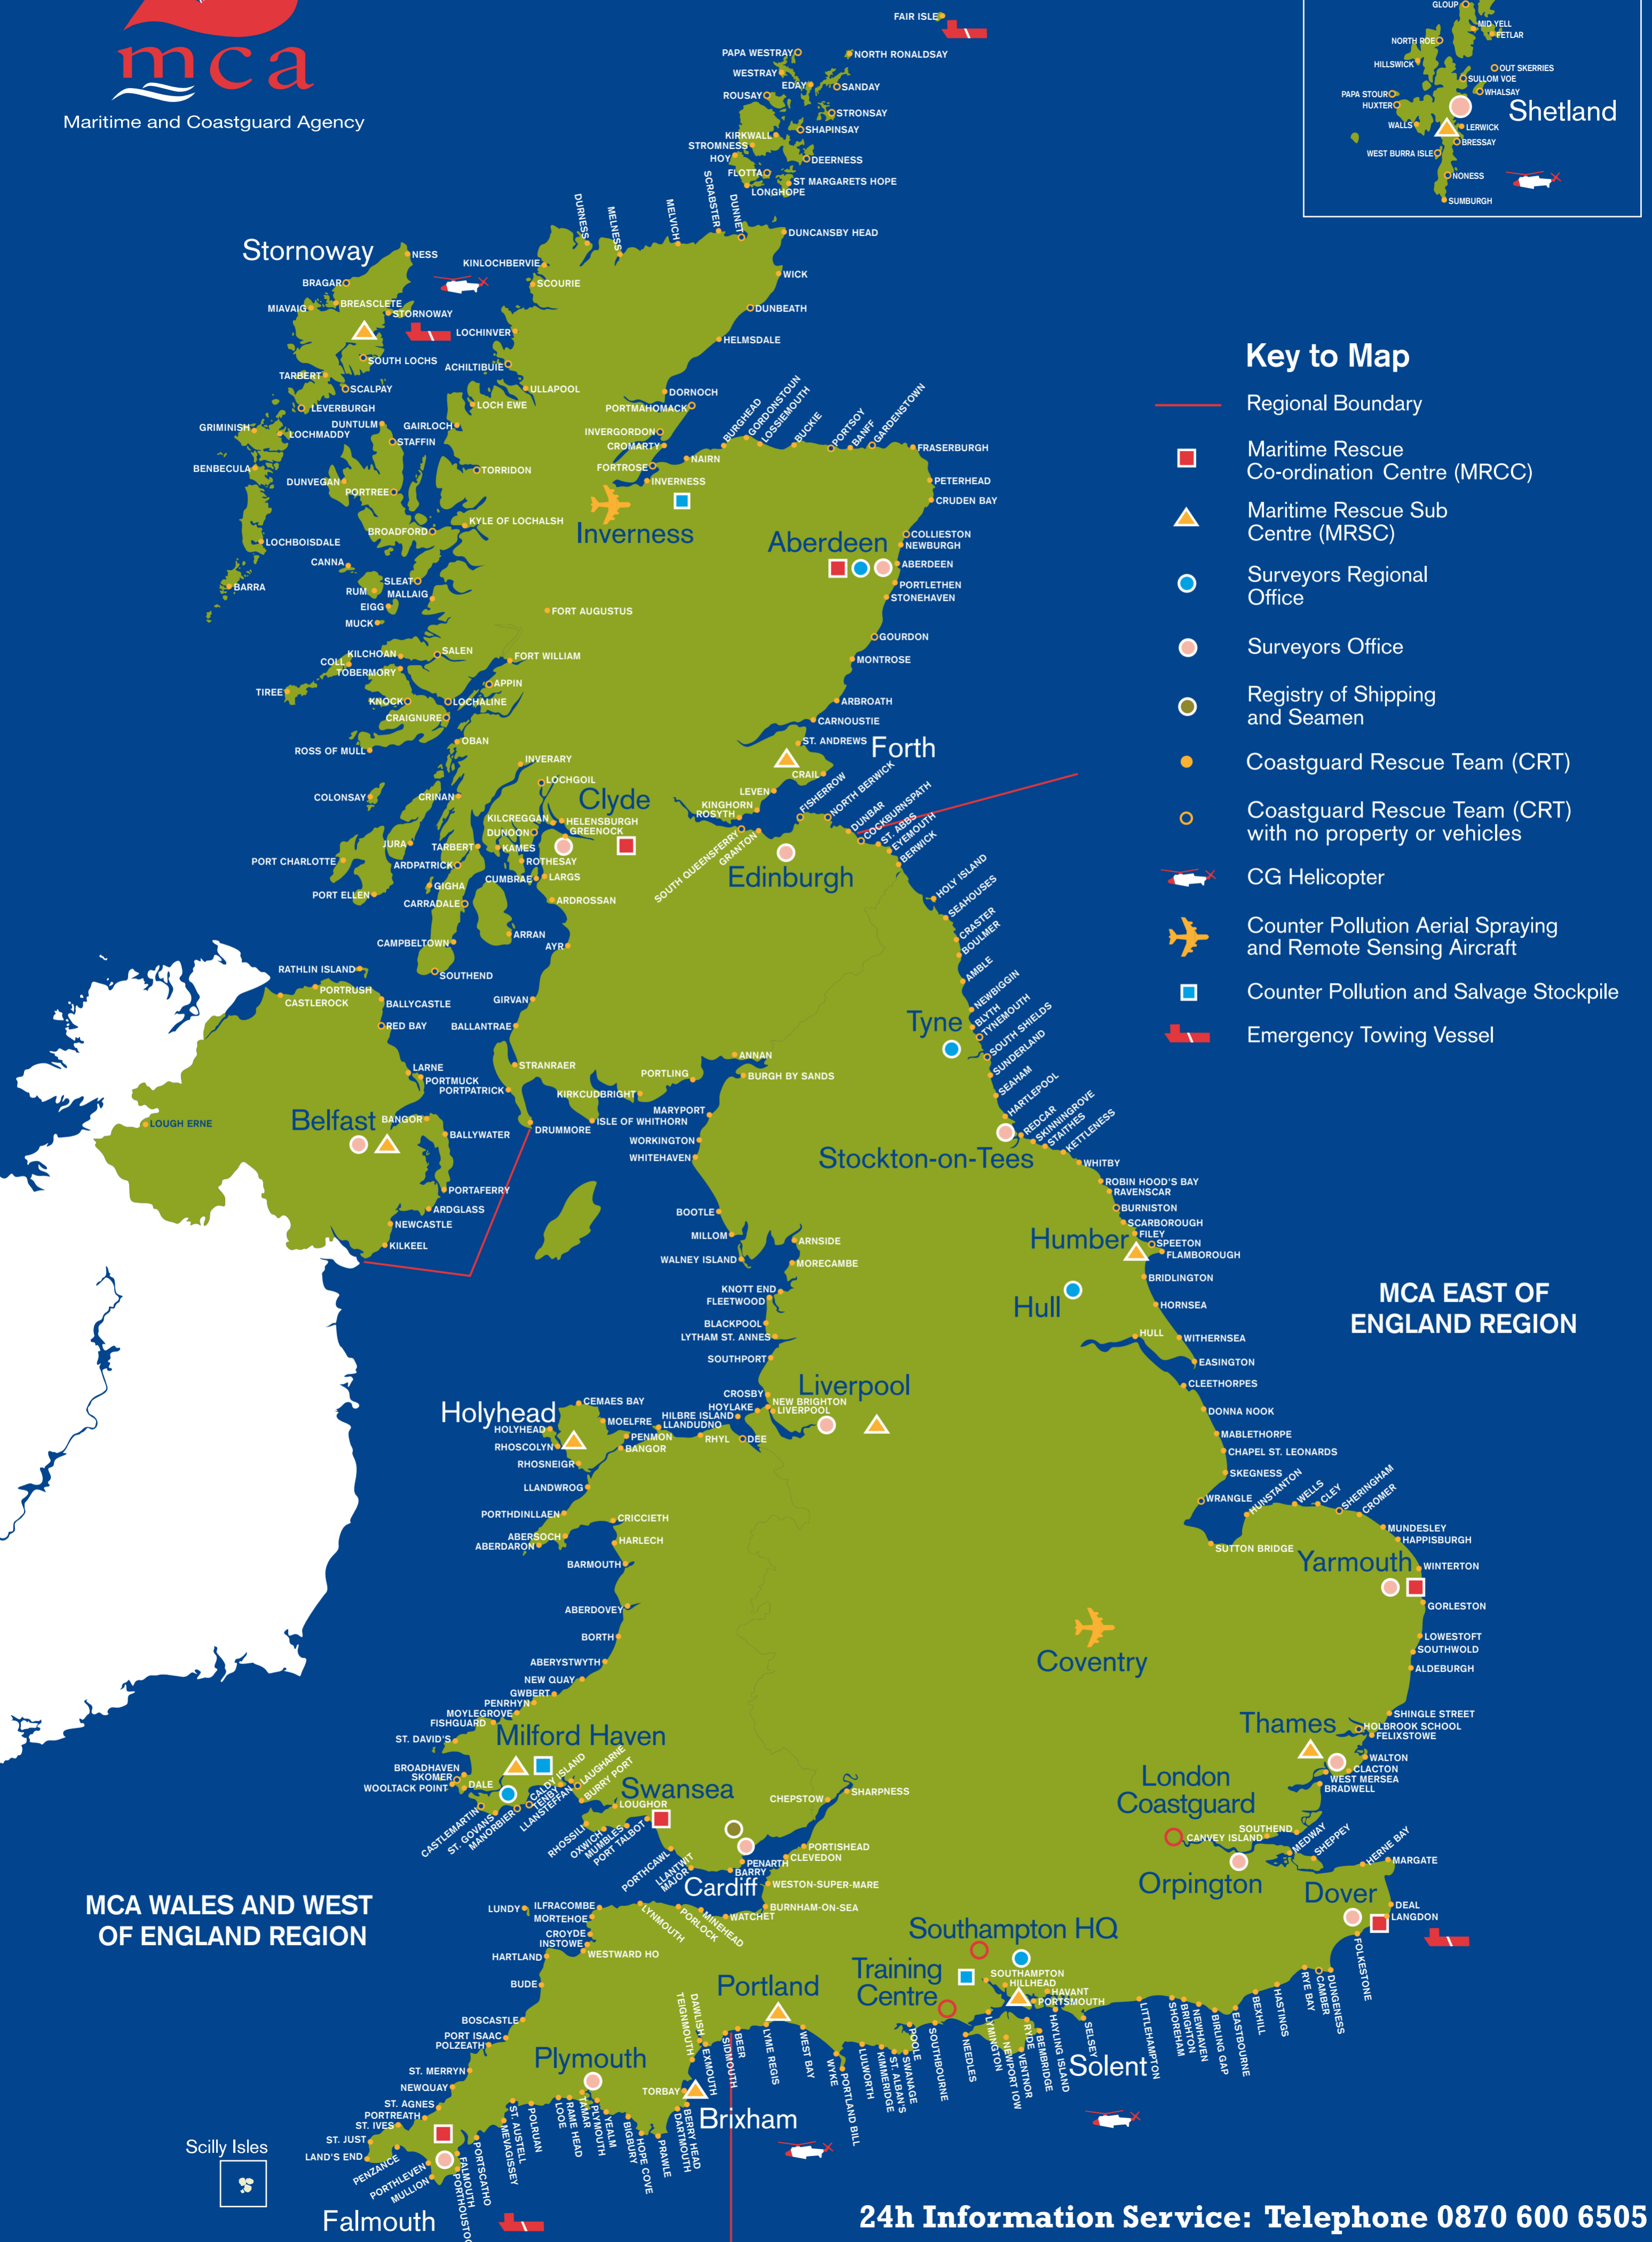

MCA SCOTLAND AND NORTHERN IRELAND REGION

Maritime and Coastguard Agency

Key to Map

-  Regional Boundary
-  Maritime Rescue Co-ordination Centre (MRCC)
-  Maritime Rescue Sub Centre (MRSC)
-  Surveyors Regional Office
-  Surveyors Office
-  Registry of Shipping and Seamen
-  Coastguard Rescue Team (CRT)
-  Coastguard Rescue Team (CRT) with no property or vehicles
-  CG Helicopter
-  Counter Pollution Aerial Spraying and Remote Sensing Aircraft
-  Counter Pollution and Salvage Stockpile
-  Emergency Towing Vessel

MCA EAST OF ENGLAND REGION

MCA WALES AND WEST OF ENGLAND REGION

24h Information Service: Telephone 0870 600 6505